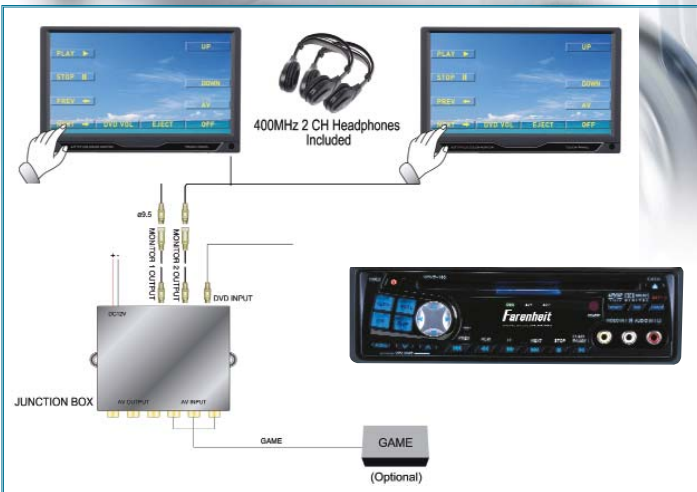

- NTSC TV Tuner (quick auto scan w/channel memory)
- Front Controls
- Dual A/V Inputs
- NTSC or PAL Auto Select

- IR Wireless Headphones (8-LED's for wide distribution)
- Wired Stereo Headphone Circuit with Impedance Matching Network
- 30 Watts / Channel Amplification (via push terminals on the chassis)
- High Brightness 450 NIT
- Resolution: 1024 x 768 (SVGA)
- Dimensions: 12" x 17.75" x 2.25" (width includes mounting wings 1" ea. side)

CI-17

17" Wide Screen Monitor

- Amorphous Active Matrix TFT/LCD
- Remote Control
- OSD On Screen Display
- NTSC/PAL Switchable

- Front Controls
- High Brightness: 450 NIT
- Resolution: 1280 x 768
- Dimensions: 16" x 11" x 1.8"

PRE-LOADED UNIVERSAL HEADREST DVD/MONITOR COMBOS

UHR-1BK (Black)
UHR-1BG (Beige / Neutral color)
UHR-1GR (Gray)

- 7" wide screen Universal headrest with built-in DVD
- 4 screen modes (wide, zoom, cinema, normal)
- Aspect ratio 16:9
- Playback system (DVD, DVDR, VCD, SVCD, CD-DA, CD-R/RW, MP-3)
- Last position (flash memory)
- Hi-temperature car spec loader
- NTSC and PAL switchable
- TV tuner (NTSC only)
- Full function remote control
- Adjustable headrest poles (1.5" to 7.75")
- Damped adjustable swivel screens
- Front controls (play, eject, stop, source, power)
- Built-in 2-channel IR transmitter for headphones
- FM transmitter
- OSD (on screen display)
- Side input for second A/V source
- Wired headphone outputs
- Built-in speakers
- 1 pair headrests per package
- Second headrest source works as a slave for A/V 1 or 2
- Brightness 300 NIT